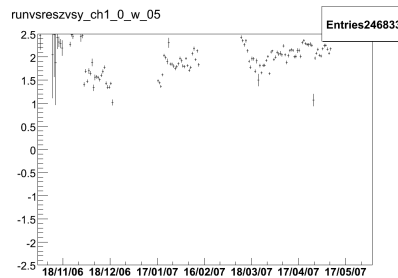

Time dependence of Z residual wire by wire

Time dependence of Z residual wire by wire

CORR: ZCA_DB

Time dependence of Z residual wire by wire

CORR: ZCA_DB_DCHDEC