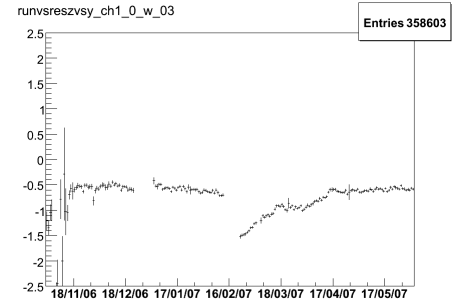

Time dependence of Z residual wire by wire

Time dependence of Z residual wire by wire

CORR: ZCA_DB

Time dependence of Z residual wire by wire

CORR: ZCA_DB_DCHDEC