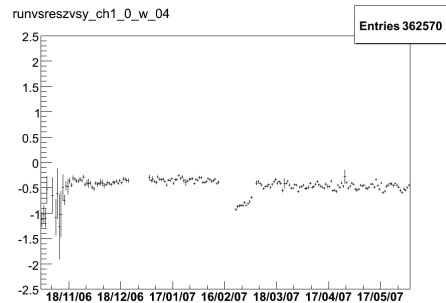

Time dependence of Z residual wire by wire

Time dependence of Z residual wire by wire

CORR: ZCA_DB

Time dependence of Z residual wire by wire

CORR: ZCA_DB_DCHDEC