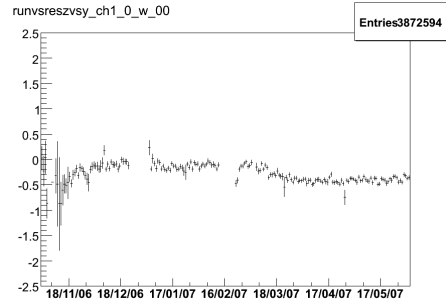

Time dependence of Z residual wire by wire

Time dependence of Z residual wire by wire

CORR: ZCA_DB

Time dependence of Z residual wire by wire

CORR: ZCA_DB_DCHDEC