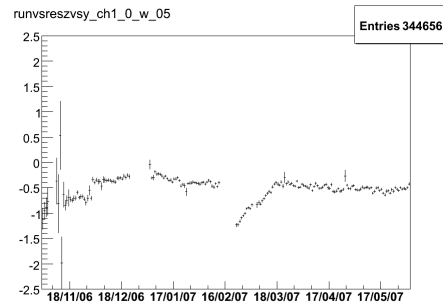

Time dependence of Z residual wire by wire

Time dependence of Z residual wire by wire

CORR: ZCA_DB

Time dependence of Z residual wire by wire

CORR: ZCA_DB_DCHDEC