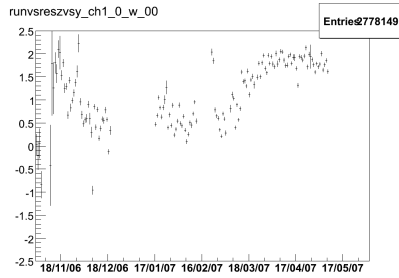

Time dependence of Z residual wire by wire

Time dependence of Z residual wire by wire

CORR: ZCA_DB

Time dependence of Z residual wire by wire

CORR: ZCA_DB_DCHDEC