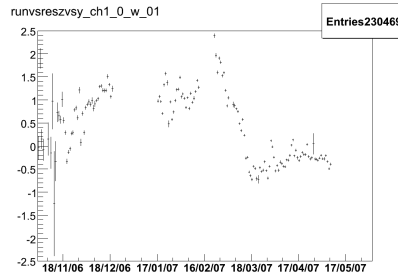

Time dependence of Z residual wire by wire

Time dependence of Z residual wire by wire

CORR: ZCA_DB

Time dependence of Z residual wire by wire

CORR: ZCA_DB_DCHDEC