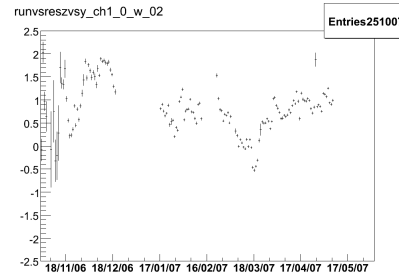

Time dependence of Z residual wire by wire

Time dependence of Z residual wire by wire

CORR: ZCA_DB

Time dependence of Z residual wire by wire

CORR: ZCA_DB_DCHDEC