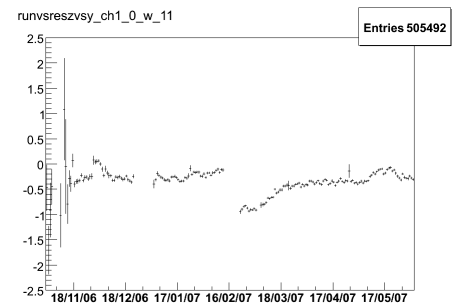

Time dependence of Z residual wire by wire

Time dependence of Z residual wire by wire

CORR: ZCA_DB

Time dependence of Z residual wire by wire

CORR: ZCA_DB_DCHDEC