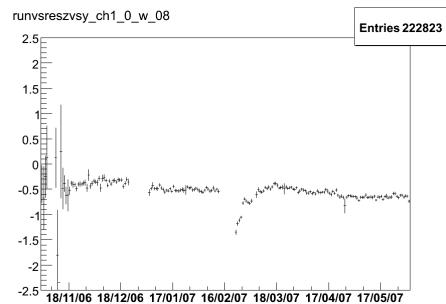

Time dependence of Z residual wire by wire

Time dependence of Z residual wire by wire

CORR: ZCA_DB

Time dependence of Z residual wire by wire

CORR: ZCA_DB_DCHDEC