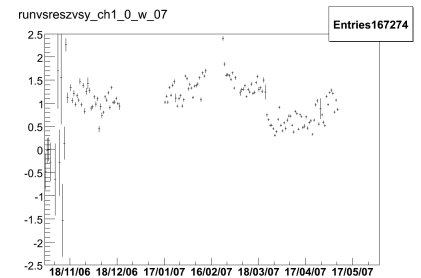

Time dependence of Z residual wire by wire

Time dependence of Z residual wire by wire

CORR: ZCA_DB

Time dependence of Z residual wire by wire

CORR: ZCA_DB_DCHDEC