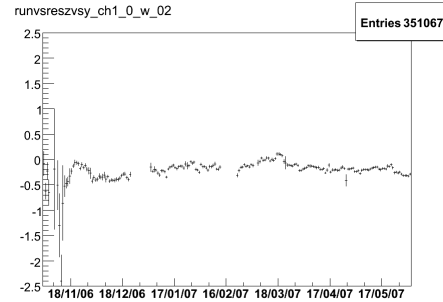

Time dependence of Z residual wire by wire

Time dependence of Z residual wire by wire

CORR: ZCA_DB

Time dependence of Z residual wire by wire

CORR: ZCA_DB_DCHDEC