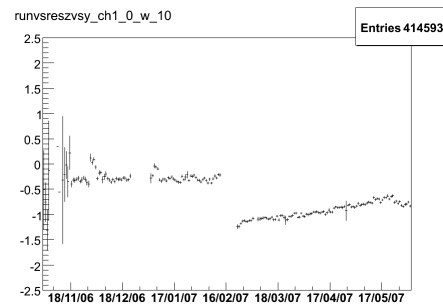

Time dependence of Z residual wire by wire

Time dependence of Z residual wire by wire

CORR: ZCA_DB

Time dependence of Z residual wire by wire

CORR: ZCA_DB_DCHDEC