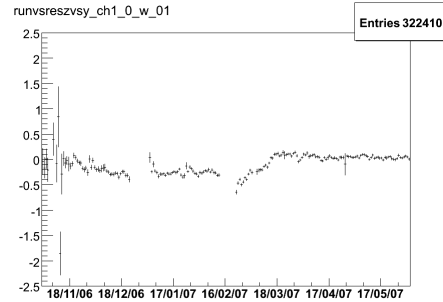

Time dependence of Z residual wire by wire

Time dependence of Z residual wire by wire

CORR: ZCA_DB

Time dependence of Z residual wire by wire

CORR: ZCA_DB_DCHDEC