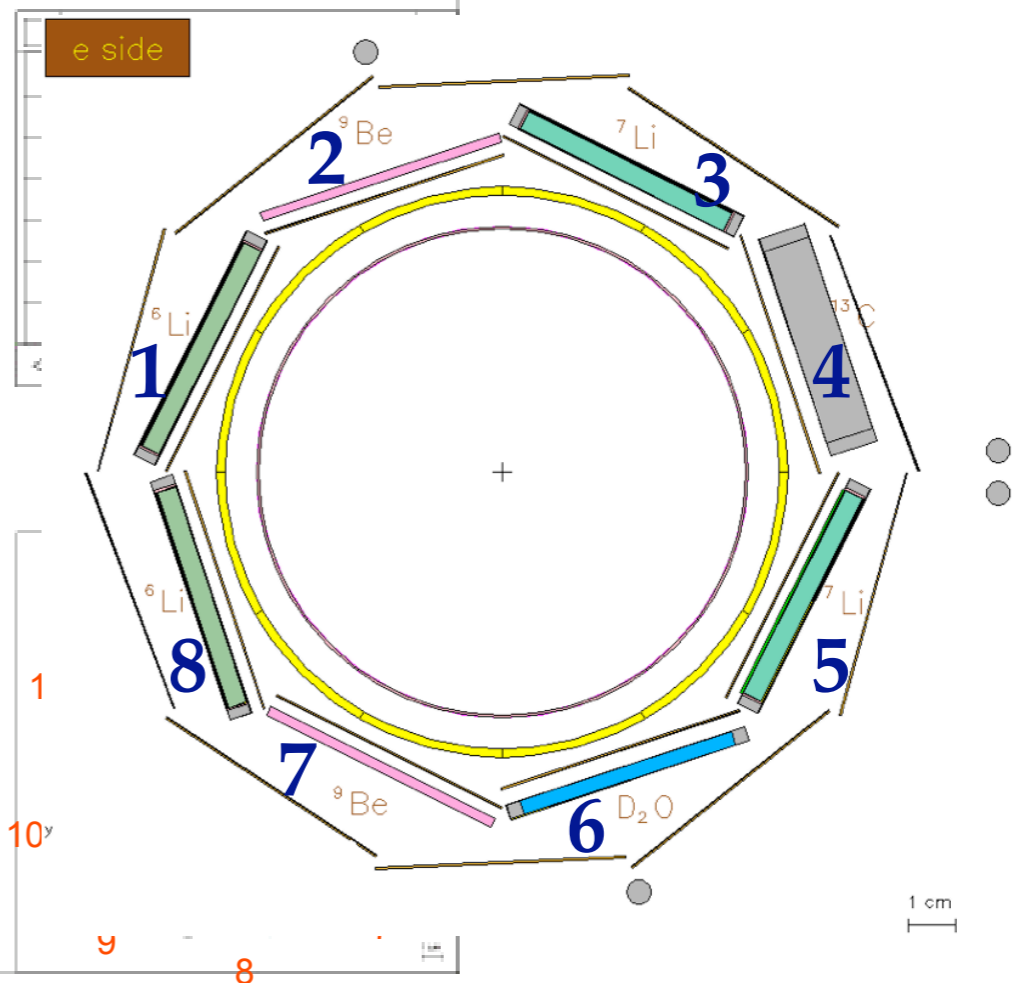

Road 3302 Target 2

Road 3303 Target 2

Road 3303 Target 3

Road 5509 Target 7

Road 5510 Target 8

Road 4410 Target 8

Road 4401 Target 1

feb08 (v6.04/0?) - pablo production

Road 3302 Target 1

Road 3302 Target 2

Road 3303 Target 2

Road 3303 Target 3

?? (Hsupplu non ha effetto)

Road 1105 Target 4

Road 1106 Target 5

Date: DD/MM/YY

?? (Hsupplu non ha effetto)

Road 1105 Target 4

Road 1106 Target 5

Date: DD/MM/YY

?? (Hsupplu non ha effetto)

Road 1105 Target 4

Road 1106 Target 5

Date: DD/MM/YY