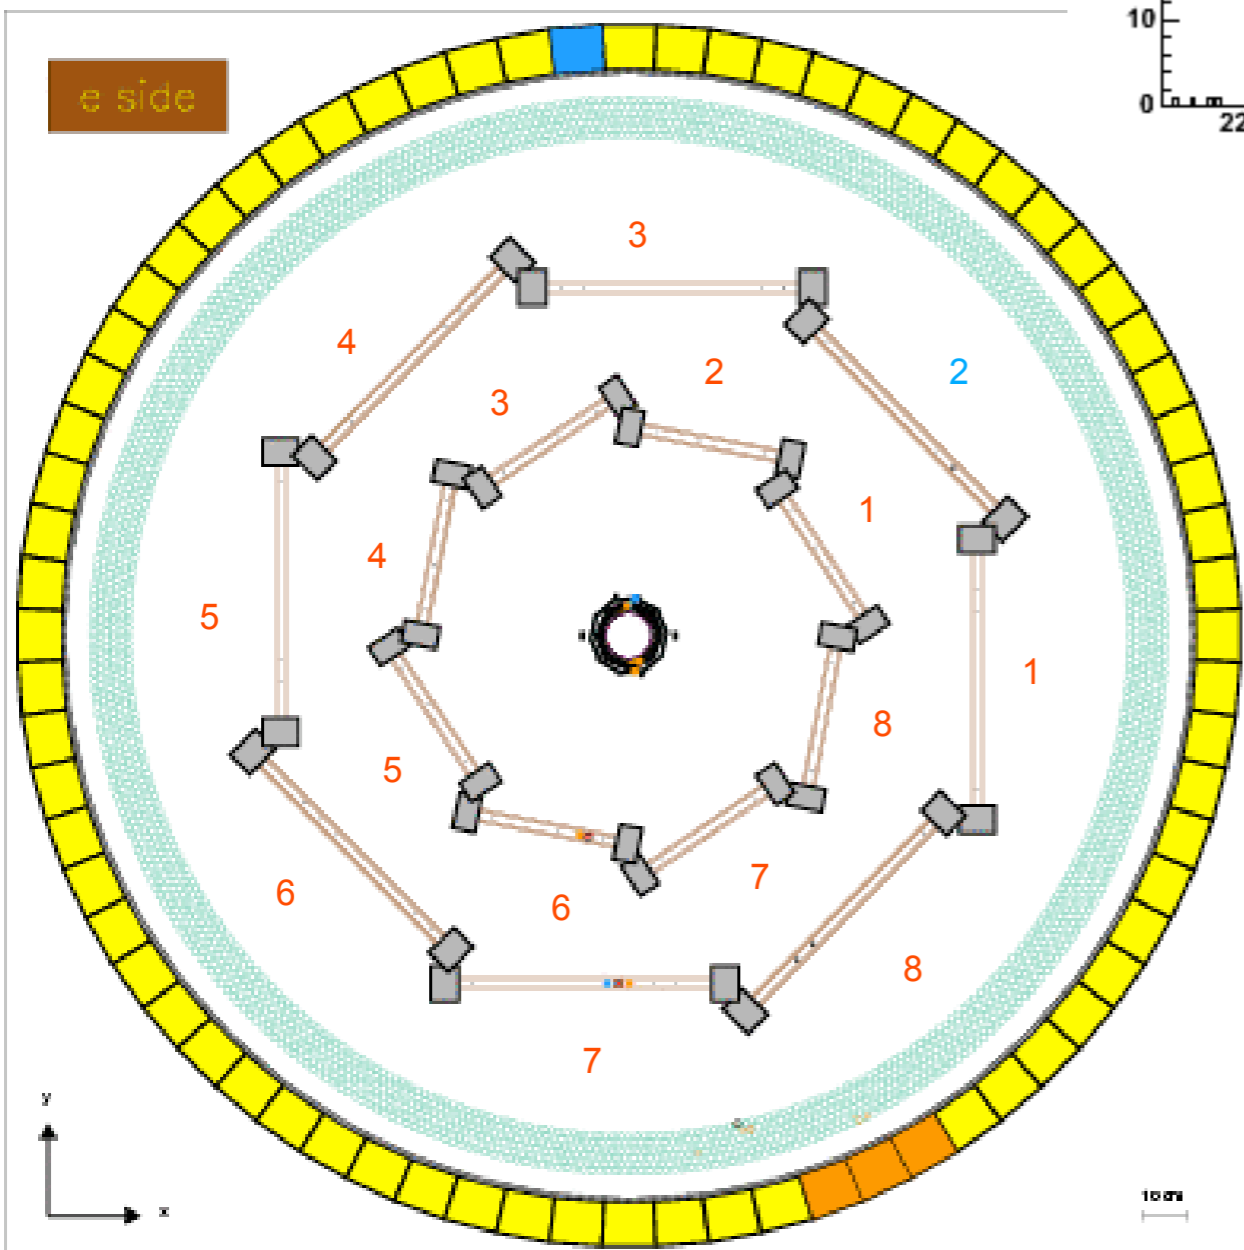

dic07 (v6.04/03) - run 7000-8999

feb08 (v6.04/0?) - pablo production - run 7000-8999

Road 5509 Target 7

Road 5510 Target 8

Road 4410 Target 8

Road 4401 Target 1

dic07 (v6.04/03)

Road 3302 Target 1

Road 3302 Target 2

Road 3303 Target 2

Road 3303 Target 3

Road 5509 Target 7

Road 5510 Target 8

Road 4410 Target 8

Road 4401 Target 1

feb08 (v6.04/0?) - pablo production

Road 3302 Target 1

Road 3302 Target 2

Road 3303 Target 2

Road 3303 Target 3

?? (Hsupplu non ha effetto)

Road 1105 Target 4

Road 1106 Target 5

Date: DD/MM/YY

?? (Hsupplu non ha effetto)

Road 1105 Target 4

Road 1106 Target 5

Date: DD/MM/YY

?? (Hsupplu non ha effetto)

Road 1105 Target 4

Road 1106 Target 5

Date: DD/MM/YY