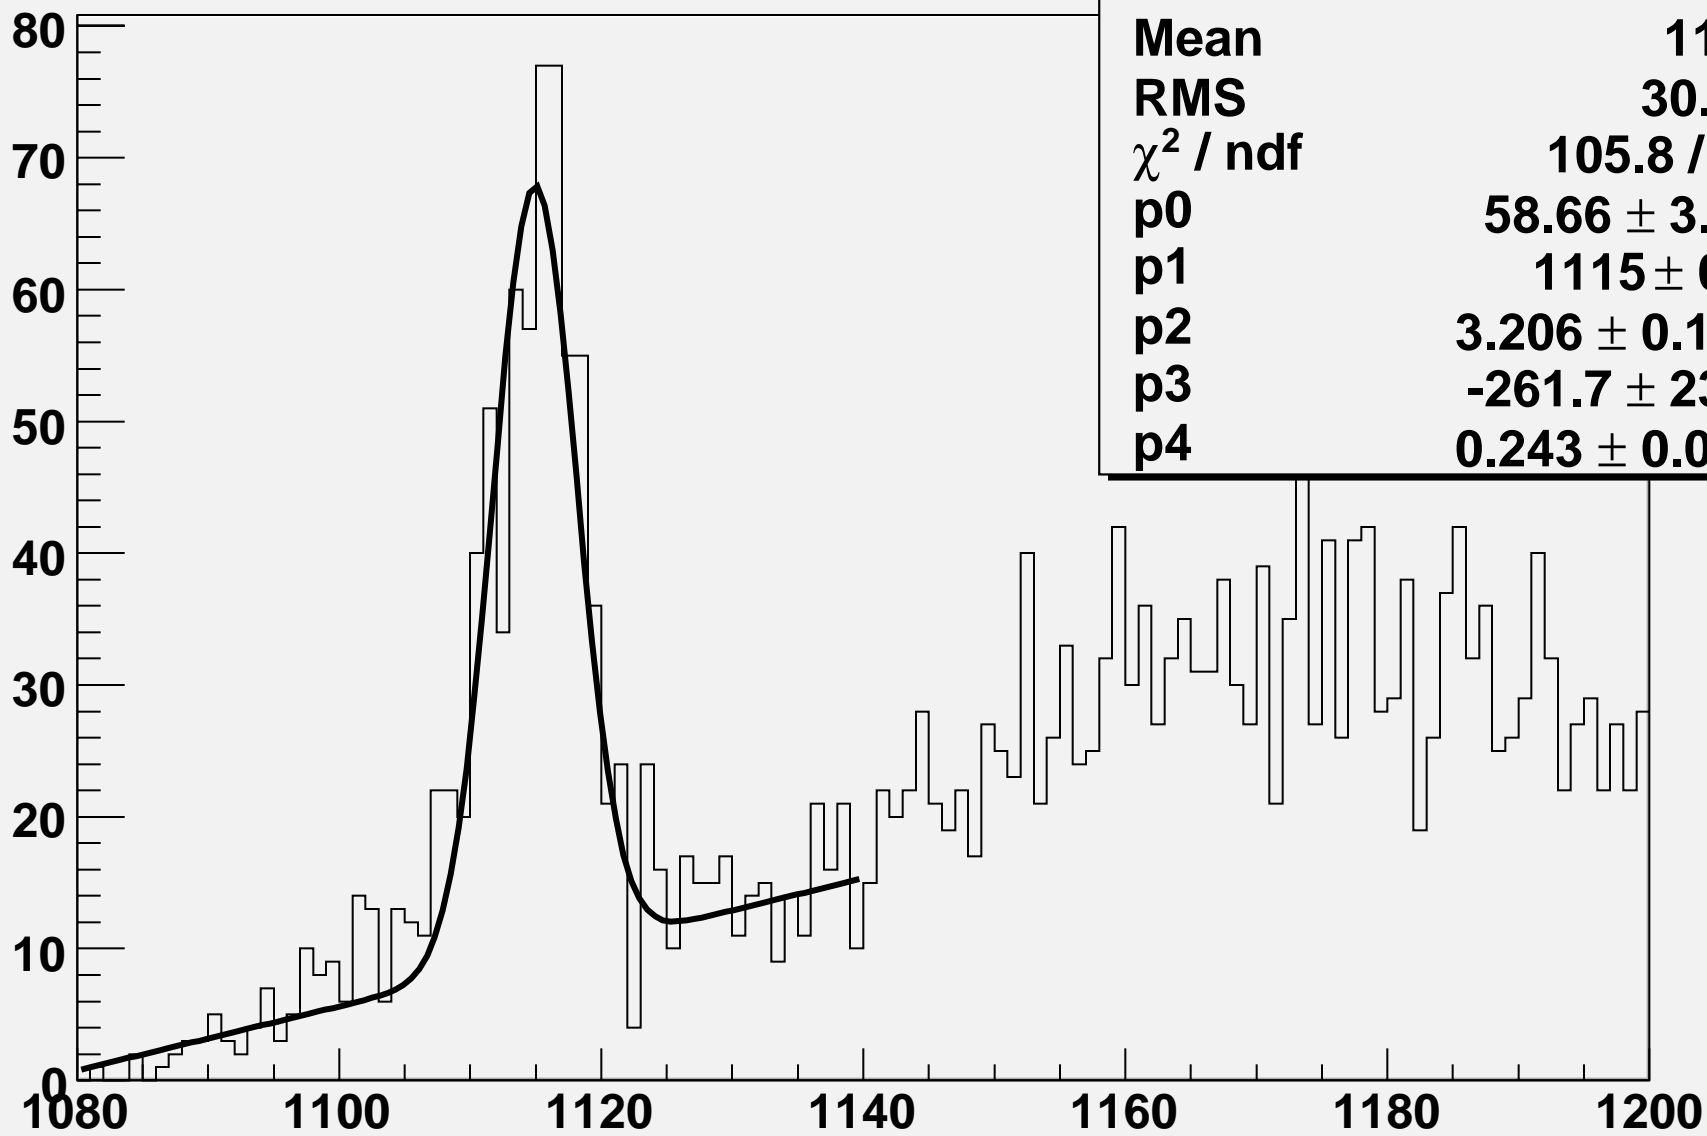

invmass

Entries	6125
Mean	1144
RMS	29.69
χ^2 / ndf	81.49 / 48
p0	123.7 ± 6.5
p1	1115 ± 0.1
p2	2.636 ± 0.123
p3	-411.4 ± 33.6
p4	0.3822 ± 0.0305

invmass

Entries	6175
Mean	1154
RMS	29.96
χ^2 / ndf	71.95 / 50
p0	65 ± 4.5
p1	1115 ± 0.2
p2	3.315 ± 0.215
p3	-299.9 ± 25.5
p4	0.2771 ± 0.0232

invmass	
Entries	7544
Mean	1154
RMS	29.77
χ^2 / ndf	51.39 / 49
p0	72.21 ± 4.89
p1	1115 ± 0.2
p2	3.046 ± 0.196
p3	-377.8 ± 28.7
p4	0.3495 ± 0.0261

invmass	
Entries	6041
Mean	1151
RMS	30.02
χ^2 / ndf	105.8 / 51
p0	58.66 ± 3.99
p1	1115 ± 0.2
p2	3.206 ± 0.190
p3	-261.7 ± 23.9
p4	0.243 ± 0.022