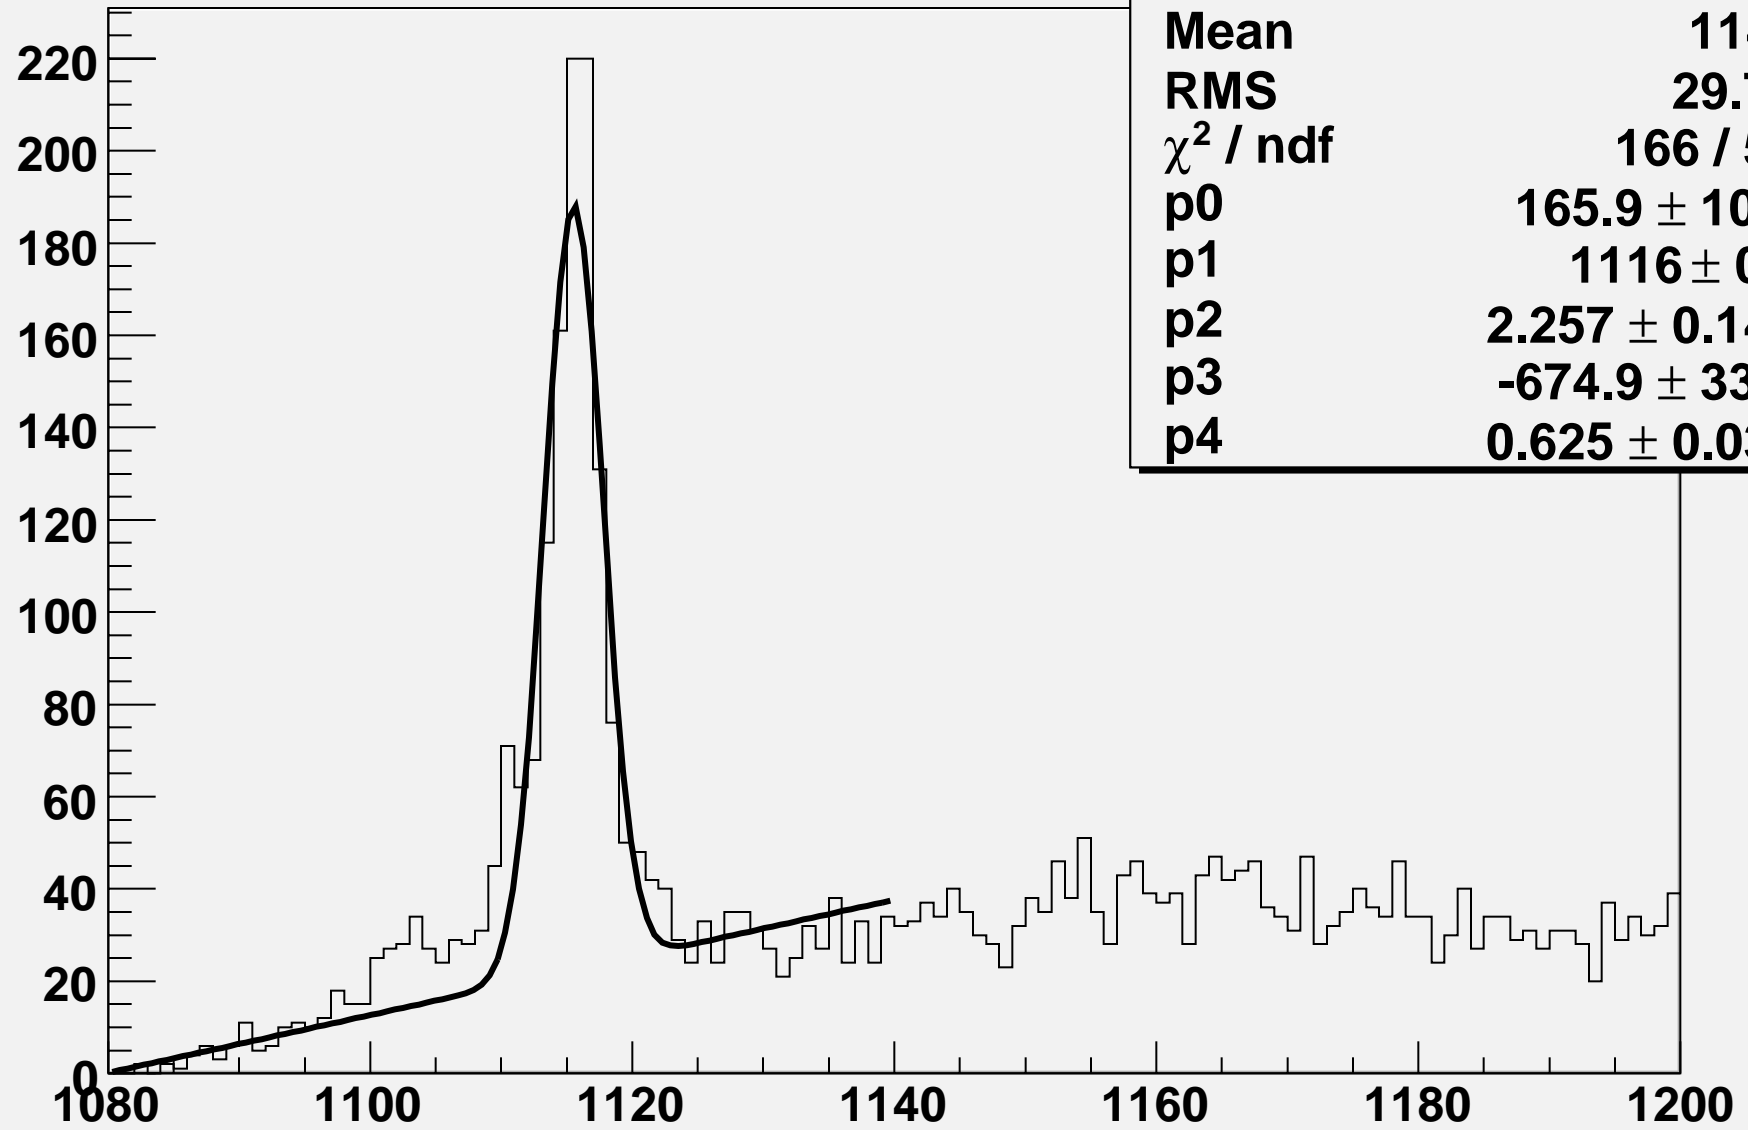

invmass

Entries	7086
Mean	1142
RMS	29.72
χ^2 / ndf	166 / 52
p0	165.9 ± 10.3
p1	1116 ± 0.1
p2	2.257 ± 0.144
p3	-674.9 ± 33.0
p4	0.625 ± 0.030