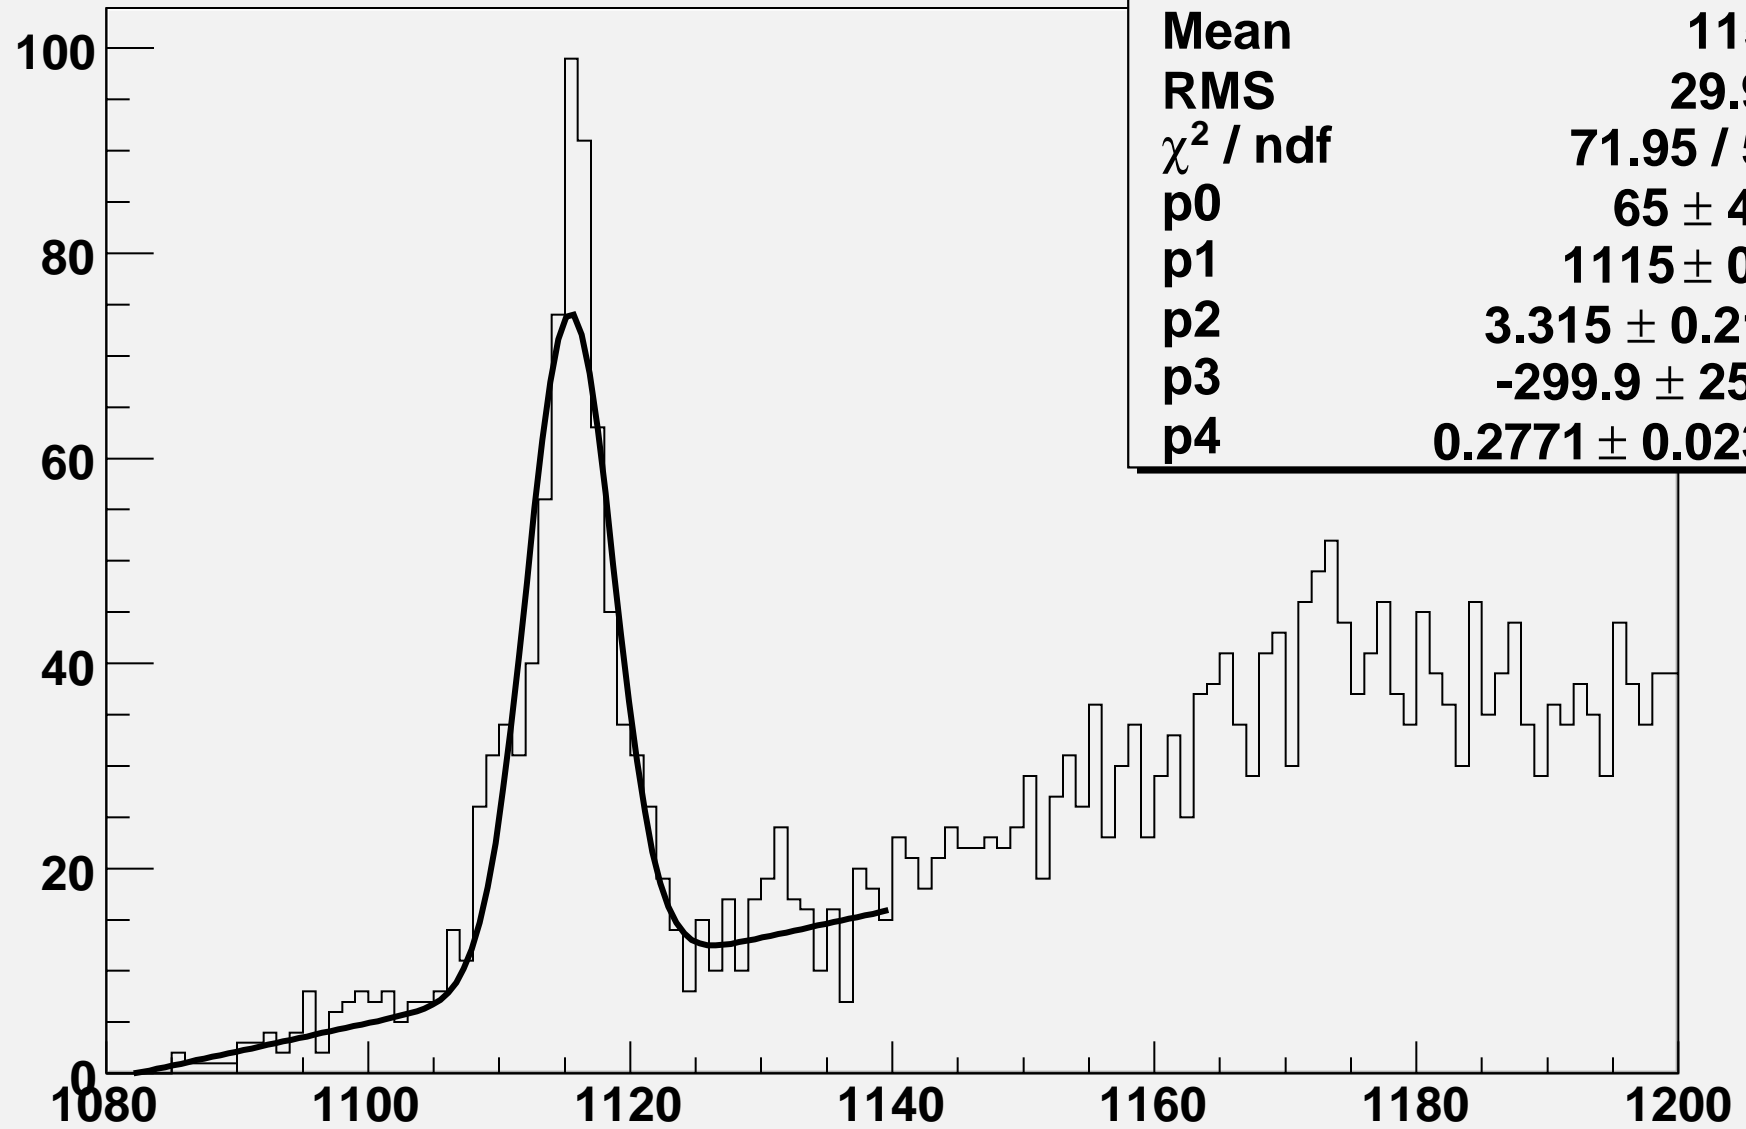

invmass

Entries	6125
Mean	1144
RMS	29.69
χ^2 / ndf	81.49 / 48
p0	123.7 ± 6.5
p1	1115 ± 0.1
p2	2.636 ± 0.123
p3	-411.4 ± 33.6
p4	0.3822 ± 0.0305

invmass

Entries	6175
Mean	1154
RMS	29.96
χ^2 / ndf	71.95 / 50
p0	65 ± 4.5
p1	1115 ± 0.2
p2	3.315 ± 0.215
p3	-299.9 ± 25.5
p4	0.2771 ± 0.0232

invmass	
Entries	7544
Mean	1154
RMS	29.77
χ^2 / ndf	51.39 / 49
p0	72.21 ± 4.89
p1	1115 ± 0.2
p2	3.046 ± 0.196
p3	-377.8 ± 28.7
p4	0.3495 ± 0.0261

invmass	
Entries	6041
Mean	1151
RMS	30.02
χ^2 / ndf	105.8 / 51
p0	58.66 ± 3.99
p1	1115 ± 0.2
p2	3.206 ± 0.190
p3	-261.7 ± 23.9
p4	0.243 ± 0.022