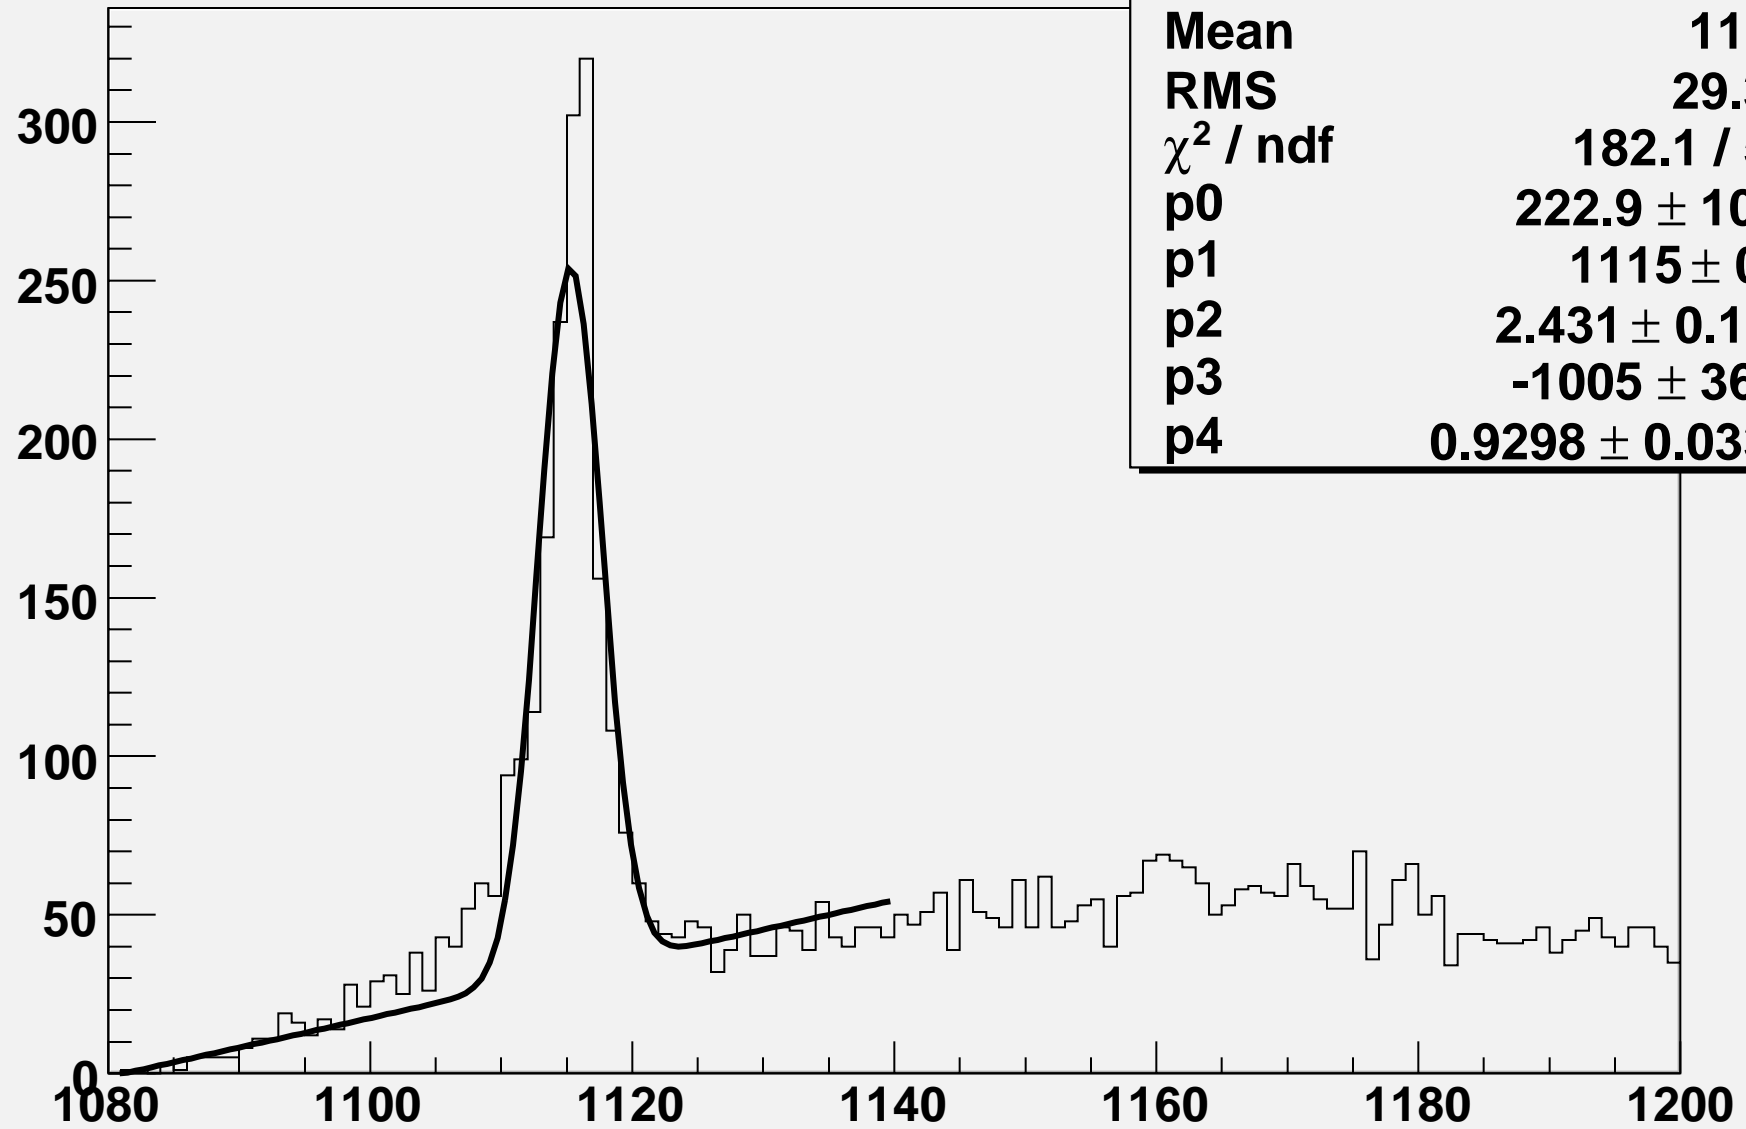

invmass	
Entries	7544
Mean	1154
RMS	29.77
χ^2 / ndf	51.39 / 49
p0	72.21 ± 4.89
p1	1115 ± 0.2
p2	3.046 ± 0.196
p3	-377.8 ± 28.7
p4	0.3495 ± 0.0261

invmass	
Entries	6041
Mean	1151
RMS	30.02
χ^2 / ndf	105.8 / 51
p0	58.66 ± 3.99
p1	1115 ± 0.2
p2	3.206 ± 0.190
p3	-261.7 ± 23.9
p4	0.243 ± 0.022

invmass

Entries	10702
Mean	1143
RMS	29.21
χ^2 / ndf	146.6 / 53
p0	227.1 ± 9.7
p1	1115 ± 0.1
p2	2.727 ± 0.120
p3	-823.6 ± 36.1
p4	0.7629 ± 0.0331

invmass

Entries	10058
Mean	1143
RMS	29.39
χ^2 / ndf	182.1 / 53
p0	222.9 ± 10.9
p1	1115 ± 0.1
p2	2.431 ± 0.119
p3	-1005 ± 36.2
p4	0.9298 ± 0.0332