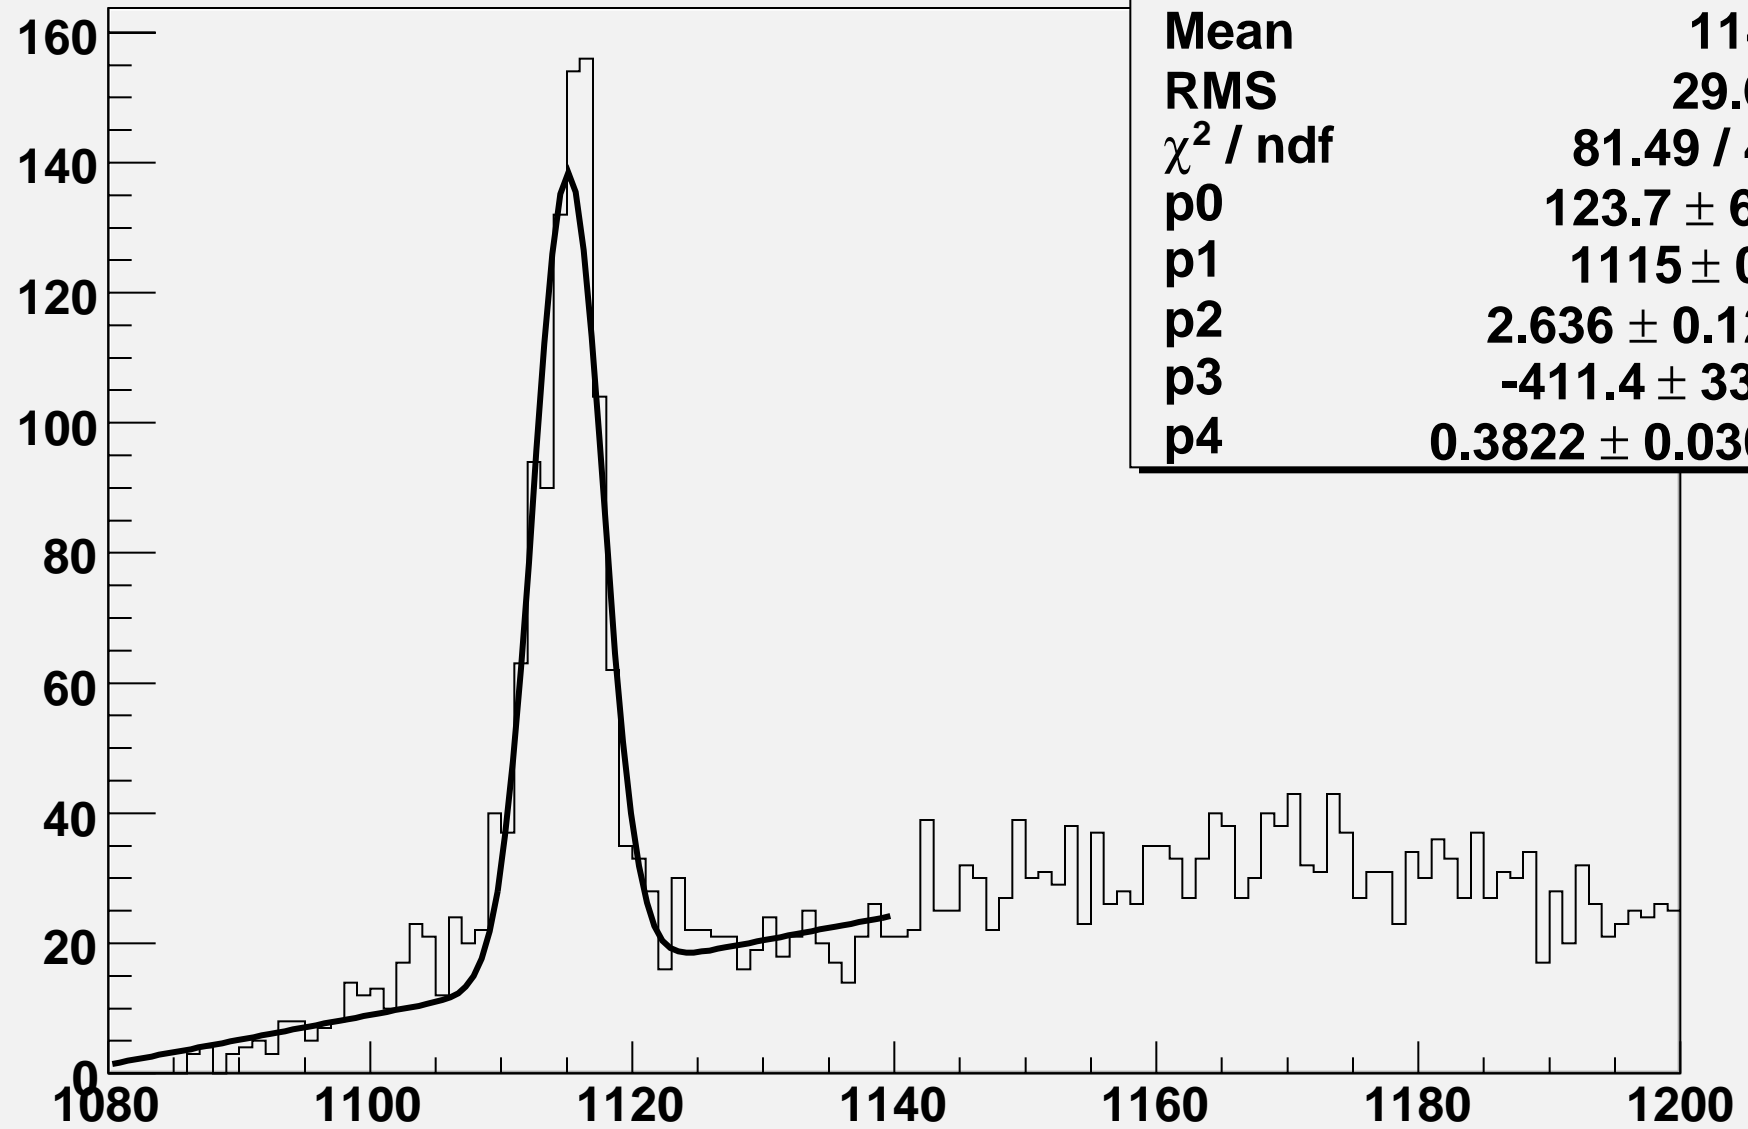

invmass

Entries	6125
Mean	1144
RMS	29.69
χ^2 / ndf	81.49 / 48
p0	123.7 ± 6.5
p1	1115 ± 0.1
p2	2.636 ± 0.123
p3	-411.4 ± 33.6
p4	0.3822 ± 0.0305

invmass

Entries	6175
Mean	1154
RMS	29.96
χ^2 / ndf	71.95 / 50
p0	65 ± 4.5
p1	1115 ± 0.2
p2	3.315 ± 0.215
p3	-299.9 ± 25.5
p4	0.2771 ± 0.0232

invmass	
Entries	7544
Mean	1154
RMS	29.77
χ^2 / ndf	51.39 / 49
p0	72.21 ± 4.89
p1	1115 ± 0.2
p2	3.046 ± 0.196
p3	-377.8 ± 28.7
p4	0.3495 ± 0.0261

invmass	
Entries	6041
Mean	1151
RMS	30.02
χ^2 / ndf	105.8 / 51
p0	58.66 ± 3.99
p1	1115 ± 0.2
p2	3.206 ± 0.190
p3	-261.7 ± 23.9
p4	0.243 ± 0.022