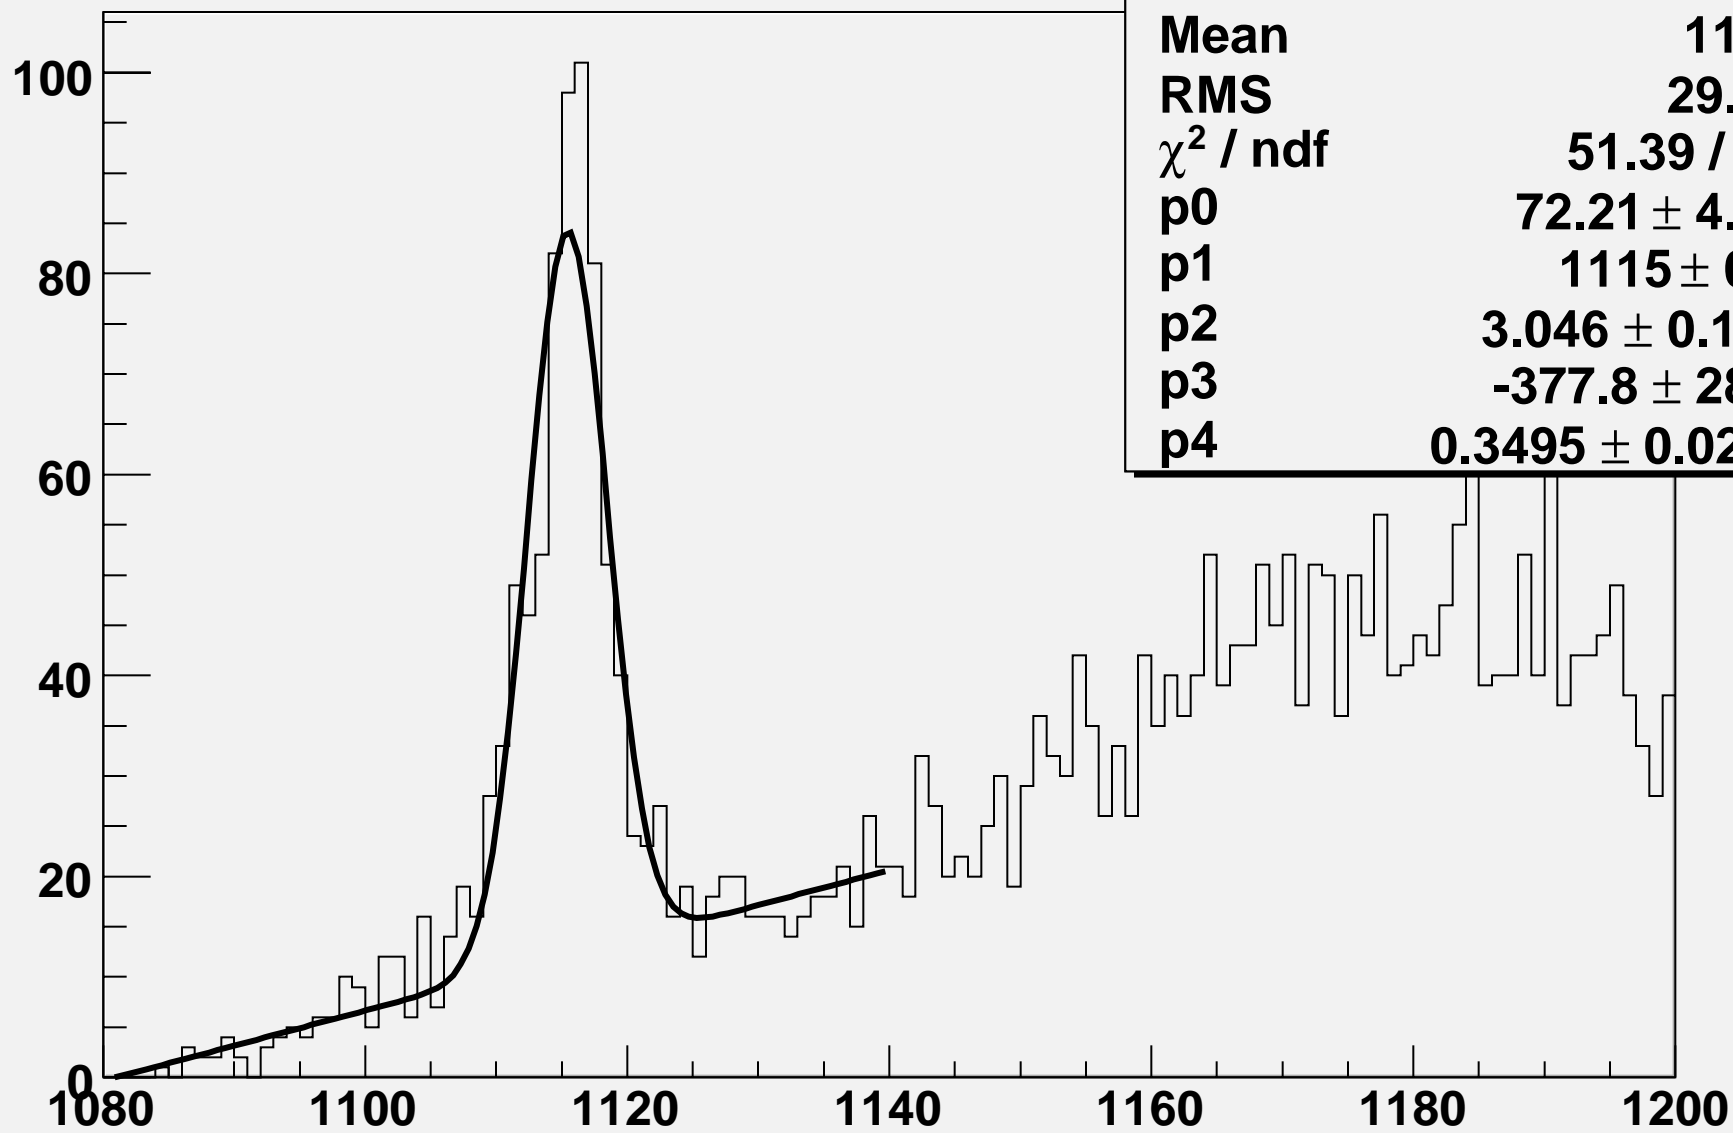

invmass

Entries	6125
Mean	1144
RMS	29.69
χ^2 / ndf	81.49 / 48
p0	123.7 ± 6.5
p1	1115 ± 0.1
p2	2.636 ± 0.123
p3	-411.4 ± 33.6
p4	0.3822 ± 0.0305

invmass

Entries	6175
Mean	1154
RMS	29.96
χ^2 / ndf	71.95 / 50
p0	65 ± 4.5
p1	1115 ± 0.2
p2	3.315 ± 0.215
p3	-299.9 ± 25.5
p4	0.2771 ± 0.0232

invmass	
Entries	7544
Mean	1154
RMS	29.77
χ^2 / ndf	51.39 / 49
p0	72.21 ± 4.89
p1	1115 ± 0.2
p2	3.046 ± 0.196
p3	-377.8 ± 28.7
p4	0.3495 ± 0.0261

invmass	
Entries	6041
Mean	1151
RMS	30.02
χ^2 / ndf	105.8 / 51
p0	58.66 ± 3.99
p1	1115 ± 0.2
p2	3.206 ± 0.190
p3	-261.7 ± 23.9
p4	0.243 ± 0.022