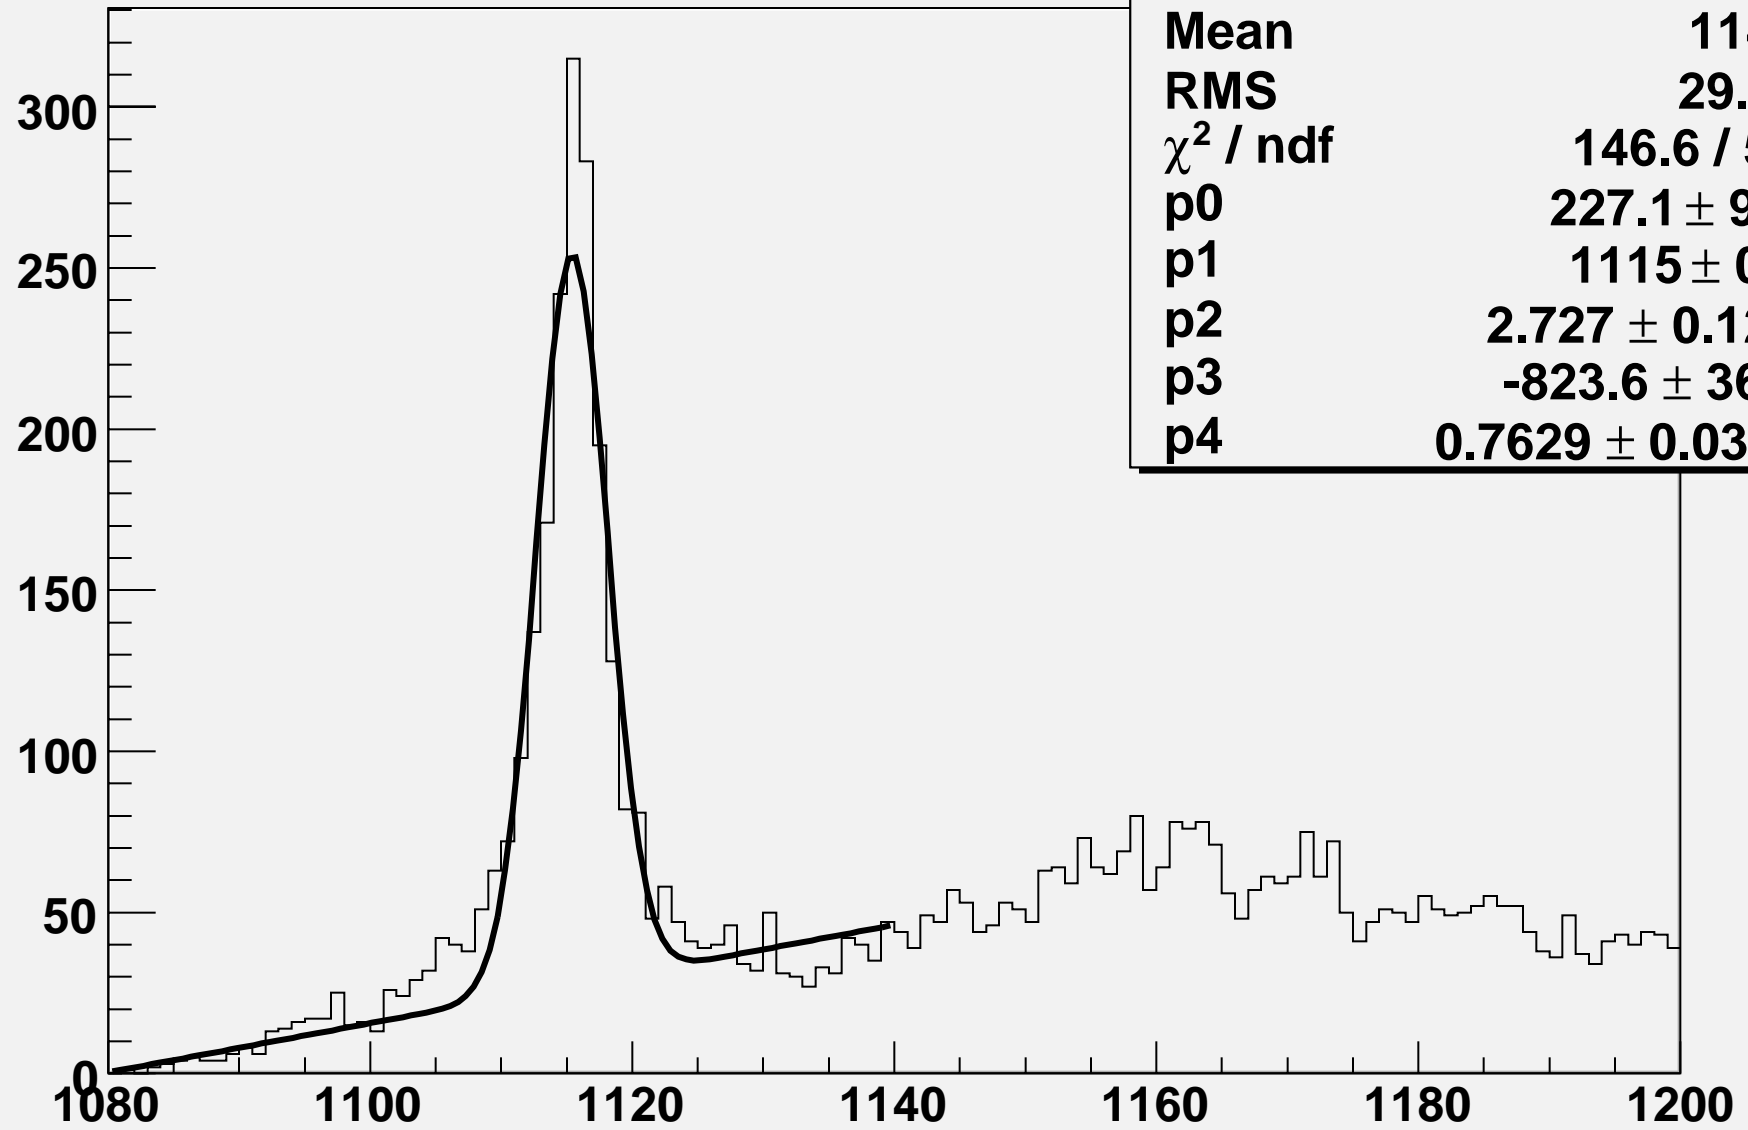

invmass

Entries	10702
Mean	1143
RMS	29.21
χ^2 / ndf	146.6 / 53
p0	227.1 ± 9.7
p1	1115 ± 0.1
p2	2.727 ± 0.120
p3	-823.6 ± 36.1
p4	0.7629 ± 0.0331